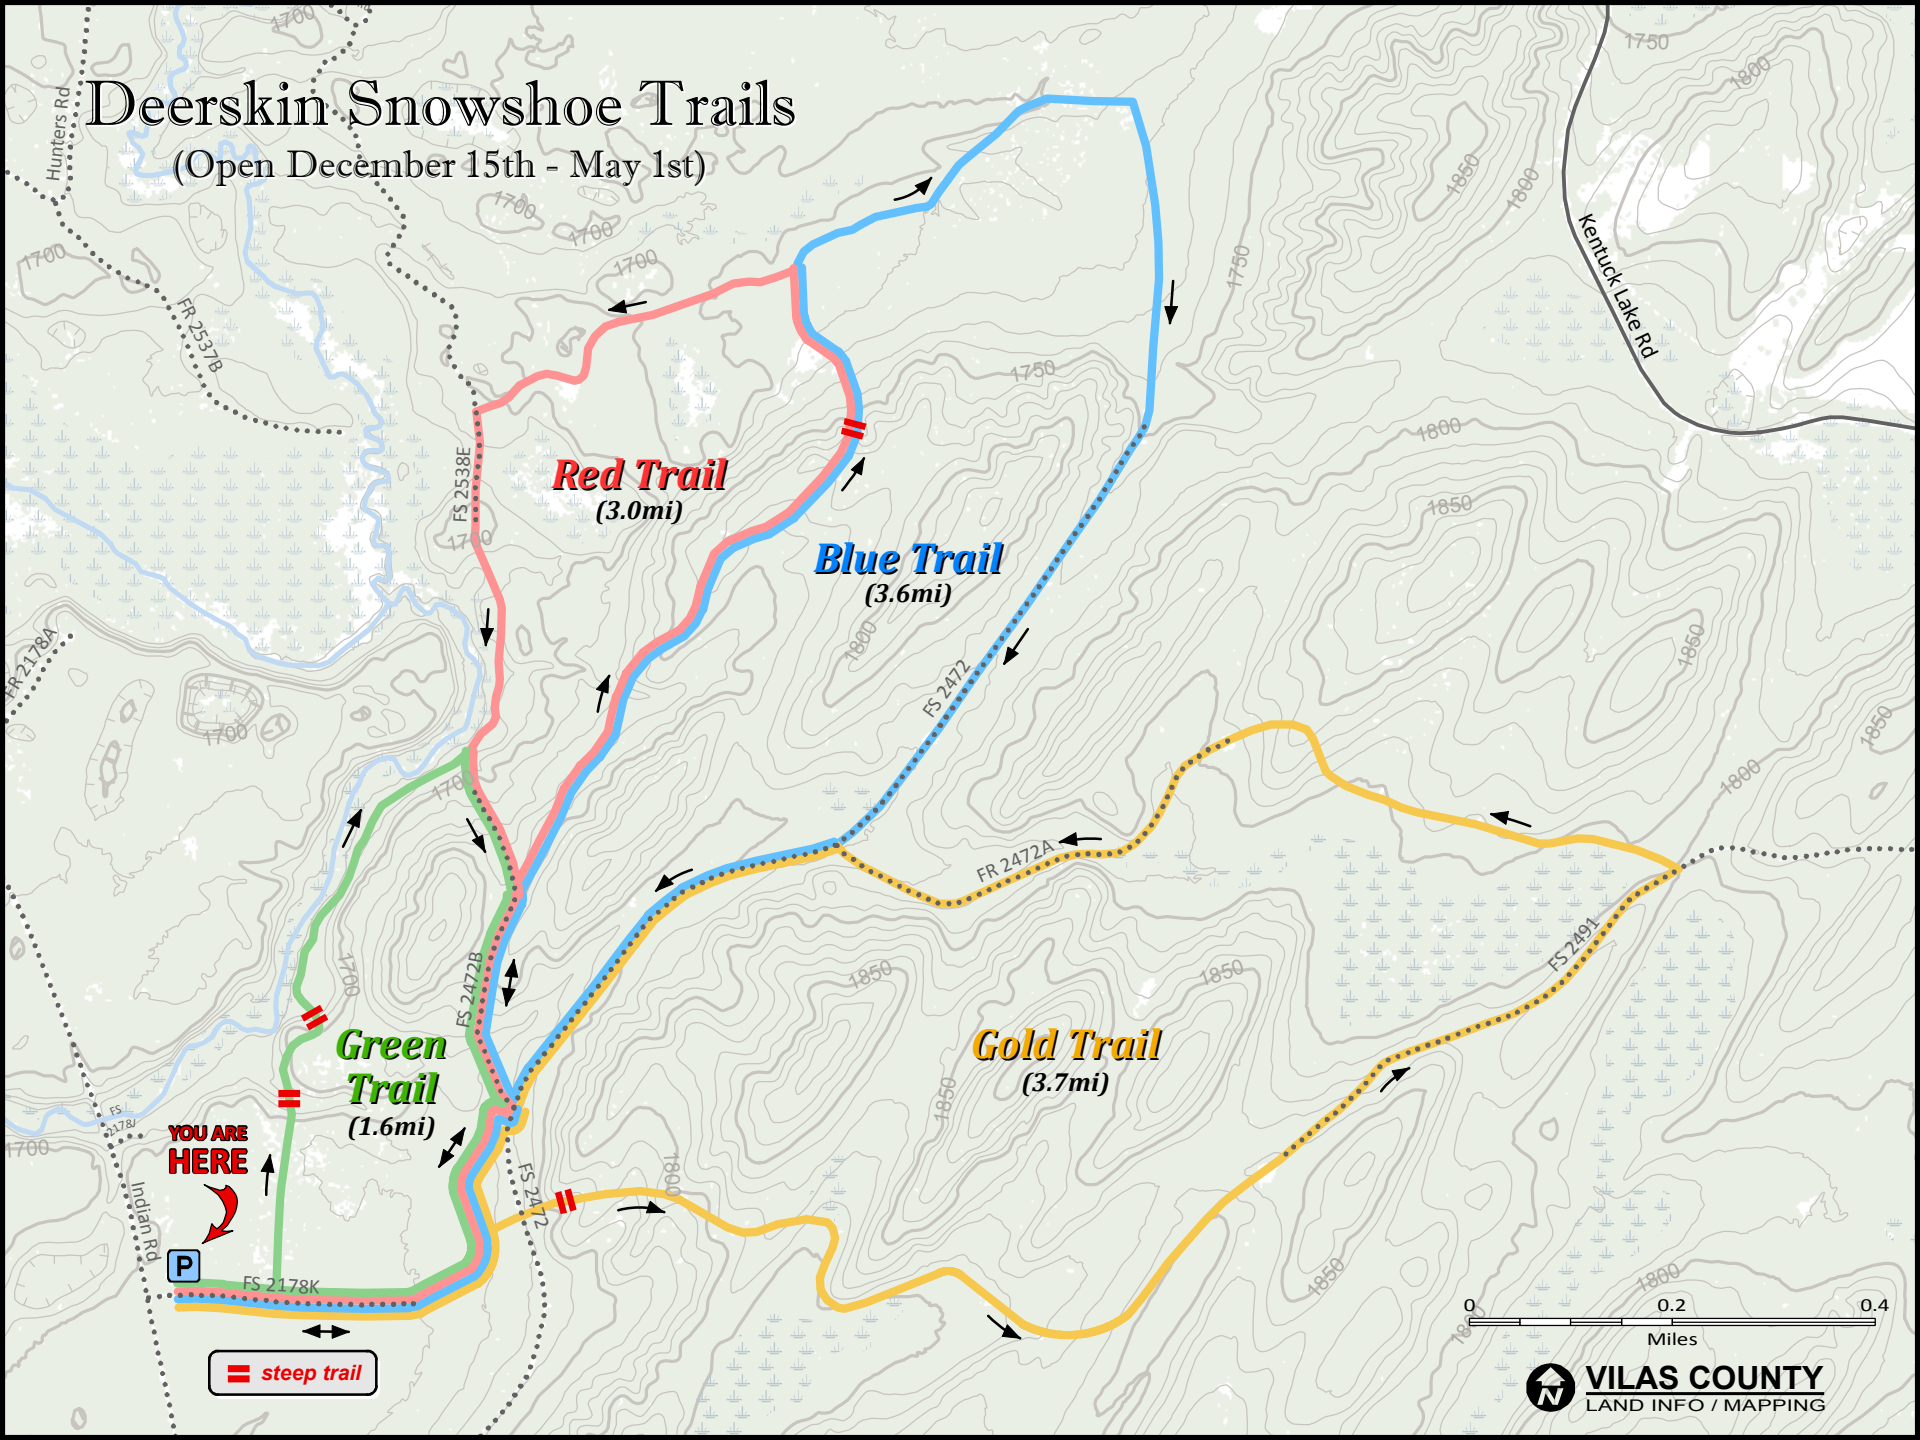

Deerskin Snowshoe Trails

(Open December 15th - May 1st)

Red Trail
(3.0mi)

Blue Trail
(3.6mi)

Green Trail
(1.6mi)

Gold Trail
(3.7mi)

YOU ARE HERE

P

steep trail

0 0.2 0.4
Miles

VILAS COUNTY
LAND INFO / MAPPING